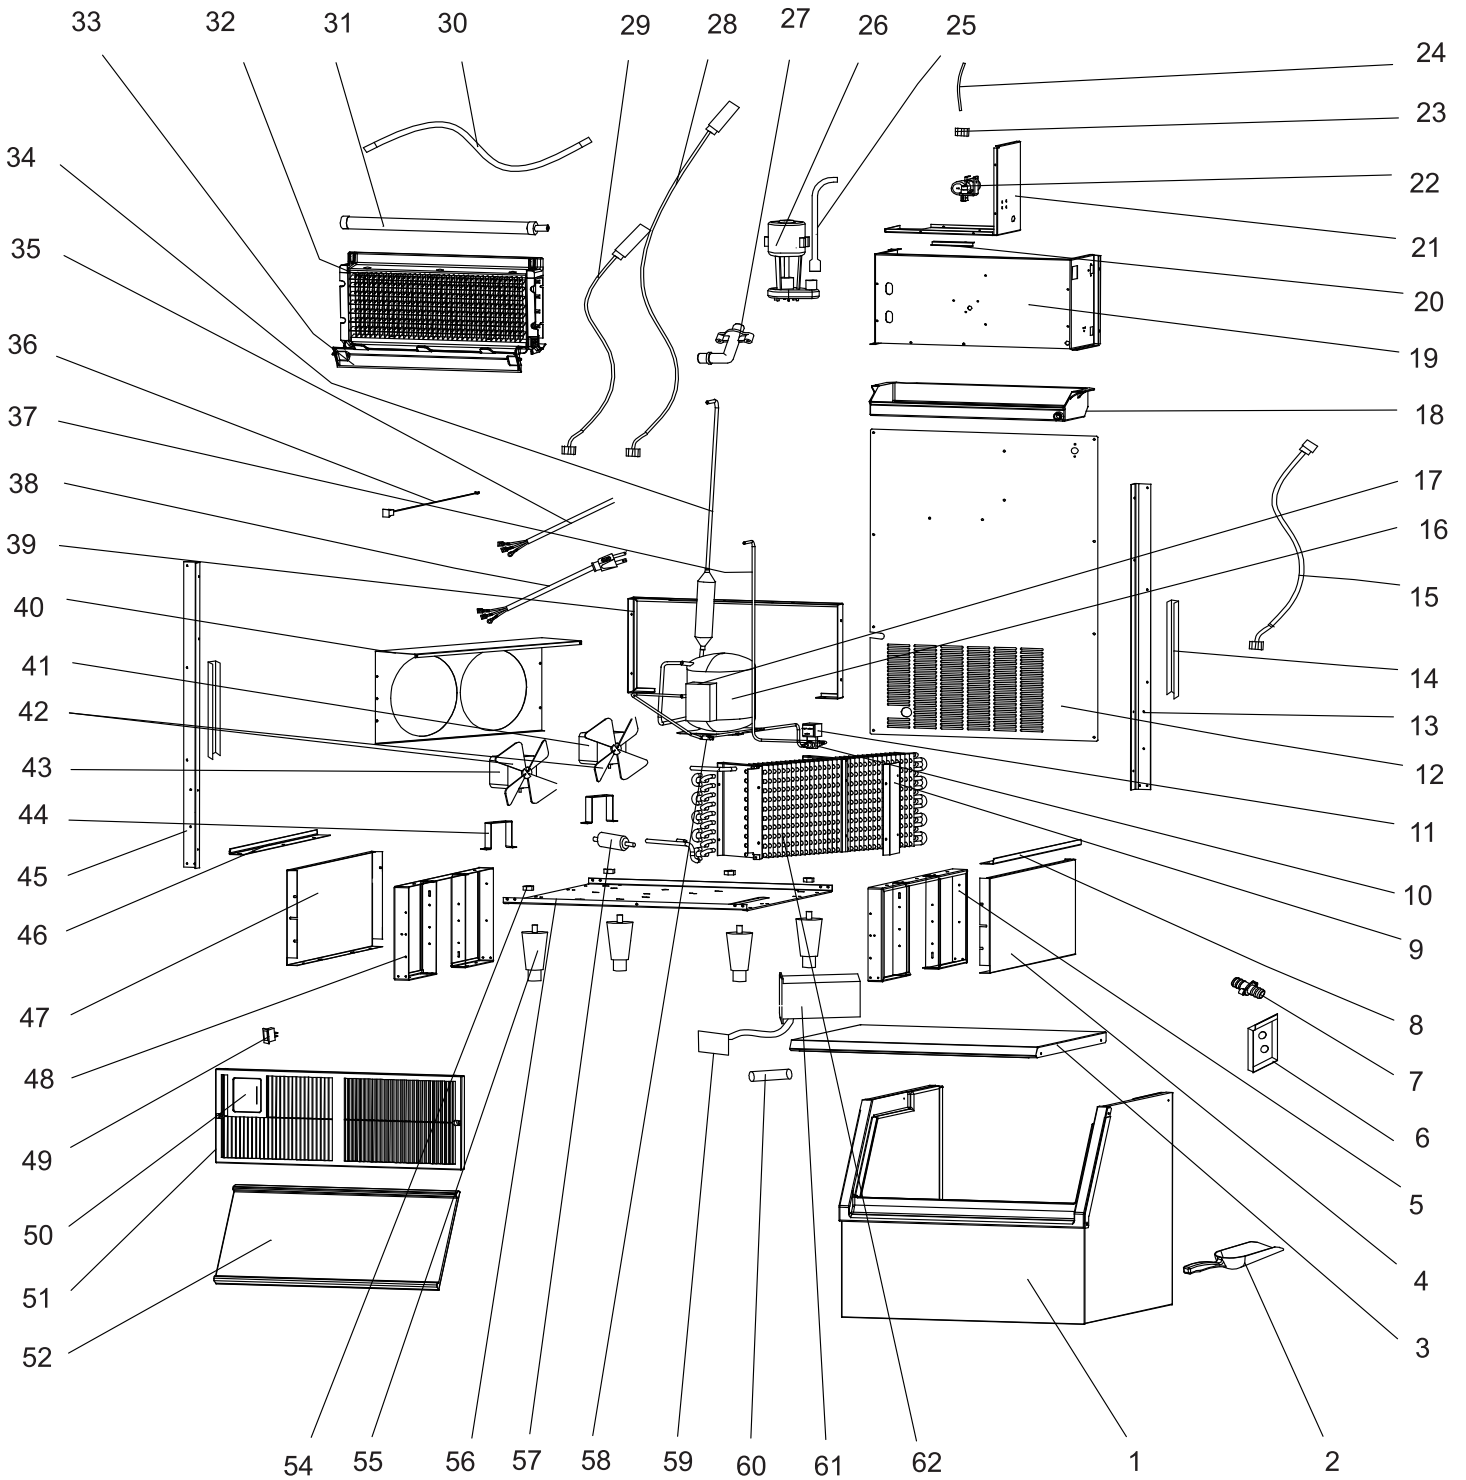

Parts Breakdown

Model IC-CN-0040 27936

Parts Breakdown

Model IC-CN-0040 27936

Item No.	Description	Position	Item No.	Description	Position	Item No.	Description	Position
42868	Ice Scoop for 27936	2	42878	Water Inlet for 27936	27	39284	EBM Motor 10W for 27936	43
42869	Top Panel for 27936	3	39278	Condenser Sensor for 27936	28	42887	Power Switch for 27936	49
42870	Drain Nut for 27936	6	39275	Evaporator Sensor for 27936	29	42888	Clean Switch for 27936	50
42871	Hot Gas Valve Body (EVU3) for 27936	10	42879	Water Sprinkler for 27936	31	42889	Under Louver for 27936	51
42872	Hot Gas Valve Coil for 27936	11	42880	Evaporator (Ice Mold) for 27936	32	42890	Door for 27936	52
42873	Compressor for 27936	16	39288	Ice Slideway for 27936	33	42891	Locked Screw (Block Screw) for 27936	54
42874	Water Trough for 27936	18	42881	Wiring Harness for 27936	35	39293	Foot for 27936	55
39292	Floater Valve for 27936	22	42882	Magnetism Switch for 27936	36	42892	Drier for 27936	57
42875	Water Inlet Pipe Screw for 27936	23	42883	Power Plug for 27936	38	42893	15A Fuse of Controller for 27936	60
42876	Water Outlet Tube of Pump for 27936	25	40288	Fan Motor for 27936	41	39280	Control Box for 27936	61
42877	Water Pump for 27936	26	42885	Fan Blade for 27936	42	42894	Condenser for 27936	62